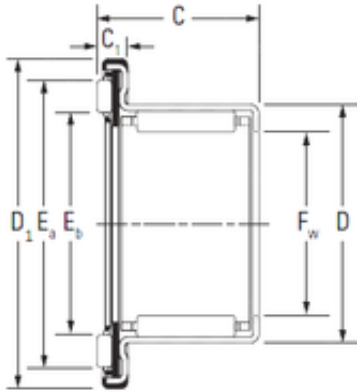

## Gummy Machine Manufacture

Jinan Saibainuo Quality Fortified Rice Kernel  
Making Machine Frk Nutritional Instant Artificial  
Rice Processing Maker Line

Bearing No.

Size	25x37x22.2 mm
Bore Diameter	25 mm
Outer Diameter	37 mm
Width	22,2 mm
d	25 mm
D	37 mm
C	22,2 mm

Bearing 2D drawings and 3D CAD models